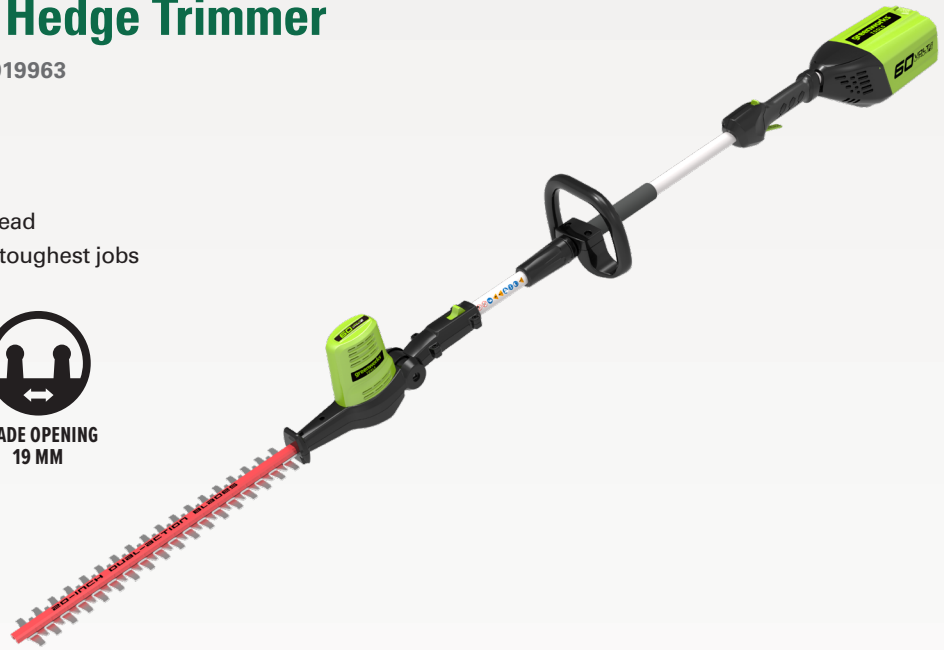

BLADE LENGTH
61 CM

BLADE OPENING
18 MM

CUTTING SPEED
3,000 SPM

BRUSHLESS
MOTOR

4Ah
80
MINUTES RUNTIME

Weight

3.8 kg

60V Long Reach Hedge Trimmer

GWGD60PHT | EAN: 6952909019963

- Dual action steel blades
- Rotating rear handle
- 125 degrees pivoting trimmer head
- Runtime that matches even the toughest jobs

BLADE LENGTH
51 CM

CUTTING SPEED
3,000 SPM

BLADE OPENING
19 MM

Motor type	Brushed
Output	130 W
Maximum reach	over 2 m

60V Chainsaw

GWGD60CS40 | EAN: 6952909015613

- Automatic oiling with translucent tank

BAR LENGTH
40 CM

CHAIN SPEED
11 M/S

**BRUSHLESS
MOTOR**