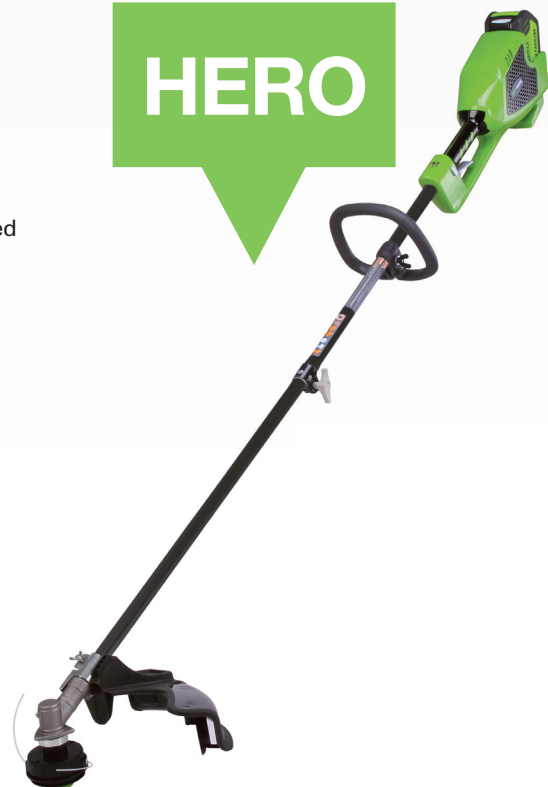

40V Front Mount String Trimmer

with Battery & Charger

GWG40LTK2 | EAN: 6952909019628

Tool Only

GWG40LT | EAN: 6952909008035

- Variable speed trigger for trimming around more sensitive areas
- Two piece aluminium tube with steel connector
- Adjustable front handle

CUTTING WIDTH
30 CM

LINE DIM
1,65 MM

4Ah
48
MINUTES RUNTIME

Motor type	Brushed
Weight	4.2 kg
Dual line	Yes
Line feeding system	Automatic

HERO

40V Top Mount Trimmer

with Battery & Charger

GWGD40BCK2 | EAN: 6952909025759

Tool Only

GWGD40BC | EAN: 6952909015453

- Variable speed trigger for trimming around more sensitive areas
- Easy shift between the 2 mm dual line trimmer head and included 25 cm brush cutter blade
- Adjustable front handle

CUTTING WIDTH
40 CM

LINE DIM
2 MM

BRUSHLESS
MOTOR

4Ah
40
MINUTES RUNTIME

Weight	5.5 kg
Max speed	5300 rpm
Line feeding system	Bump
Dual line	Yes

HERO