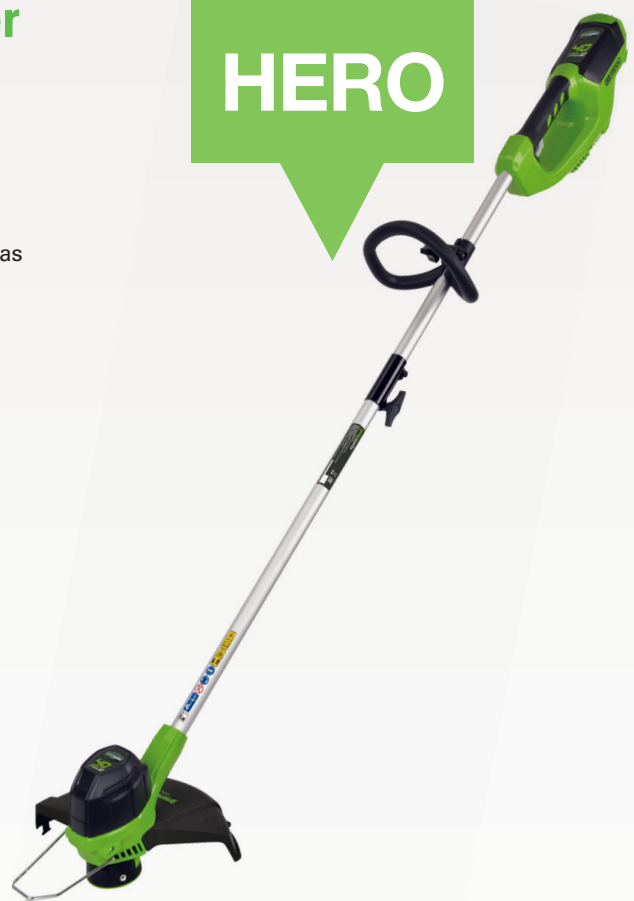

40V Front Mount String Trimmer

with Battery & Charger

GWG40LTK2 | EAN: 6952909019628

Tool Only

GWG40LT | EAN: 6952909008035

- Variable speed trigger for trimming around more sensitive areas
- Two piece aluminium tube with steel connector
- Adjustable front handle

CUTTING WIDTH
30 CM

LINE DIM
1,65 MM

4Ah
48
MINUTES RUNTIME

Motor type	Brushed
Weight	4.2 kg
Dual line	Yes
Line feeding system	Automatic

HERO

40V Top Mount Trimmer

with Battery & Charger

GWGD40BCK2 | EAN: 6952909025759

Tool Only

GWGD40BC | EAN: 6952909015453

- Variable speed trigger for trimming around more sensitive areas
- Easy shift between the 2 mm dual line trimmer head and included 25 cm brush cutter blade
- Adjustable front handle

CUTTING WIDTH
40 CM

LINE DIM
2 MM

BRUSHLESS
MOTOR

4Ah
40
MINUTES RUNTIME

Weight	5.5 kg
Max speed	5300 rpm
Line feeding system	Bump
Dual line	Yes