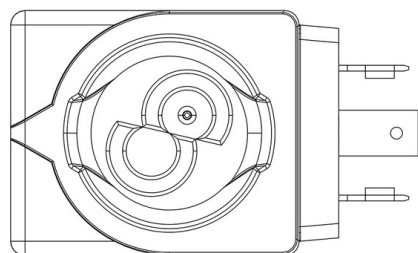

Product Code

9300/RA6

Coil Type HF2
220-230V 50/60Hz

POLYHEDRA

CLASSIC

Product use

Coils with the new "FAST LOCK" fixing system, series 9300 and 9320, and coils with gear fixing systems, series 9110, 9120 and 9160.

Fast-on connections type DIN 43650/A for coils in series: 9120, 9160, 9300 and 9320; co-moulded cables for series 9110 coils. Protection rating IP65; IP68 for series 9160 coils coupled with series 9155 connectors. Available voltages; 24 VAC - 50/60 Hz, 110 VAC - 50/60 Hz, 220/230 VAC - 50/60 Hz, 240 VAC - 50/60 Hz, 380 VAC - 50/60 Hz, 12 VDC, 24 VDC, 27 VDC, 48 VDC.

Connectors in series 9150, normalized DIN 43650, to wire, with IP65 protection rating. Connectors in series 9900, again normalized DIN 43650, pre-wired with various cable lengths, with IP65 protection rating. Connectors in series 9155, to wire, with IP65/68 protection rating.

Product details

Coil Type	HF2
Voltage [V]	220/230
Frequency [Hz]	50/60
Power [W]	8
Cable length [m]	-
Package Pcs.	30

Notes

Castel non si assume alcuna responsabilità per eventuali errori nei cataloghi, opuscoli e altro materiale stampato o indicato nel sito Castel.it. Castel si riserva il diritto di modificare i propri prodotti senza preavviso. Tutti i marchi in questo materiale sono di proprietà di Castel. Tutti i diritti riservati.

Castel assumes no responsibility for any errors in catalogs, brochures and other material printed or indicated on the Castel.it website. Castel reserves the right to modify its products without notice. All trademarks in this material are the property of Castel. All rights reserved.